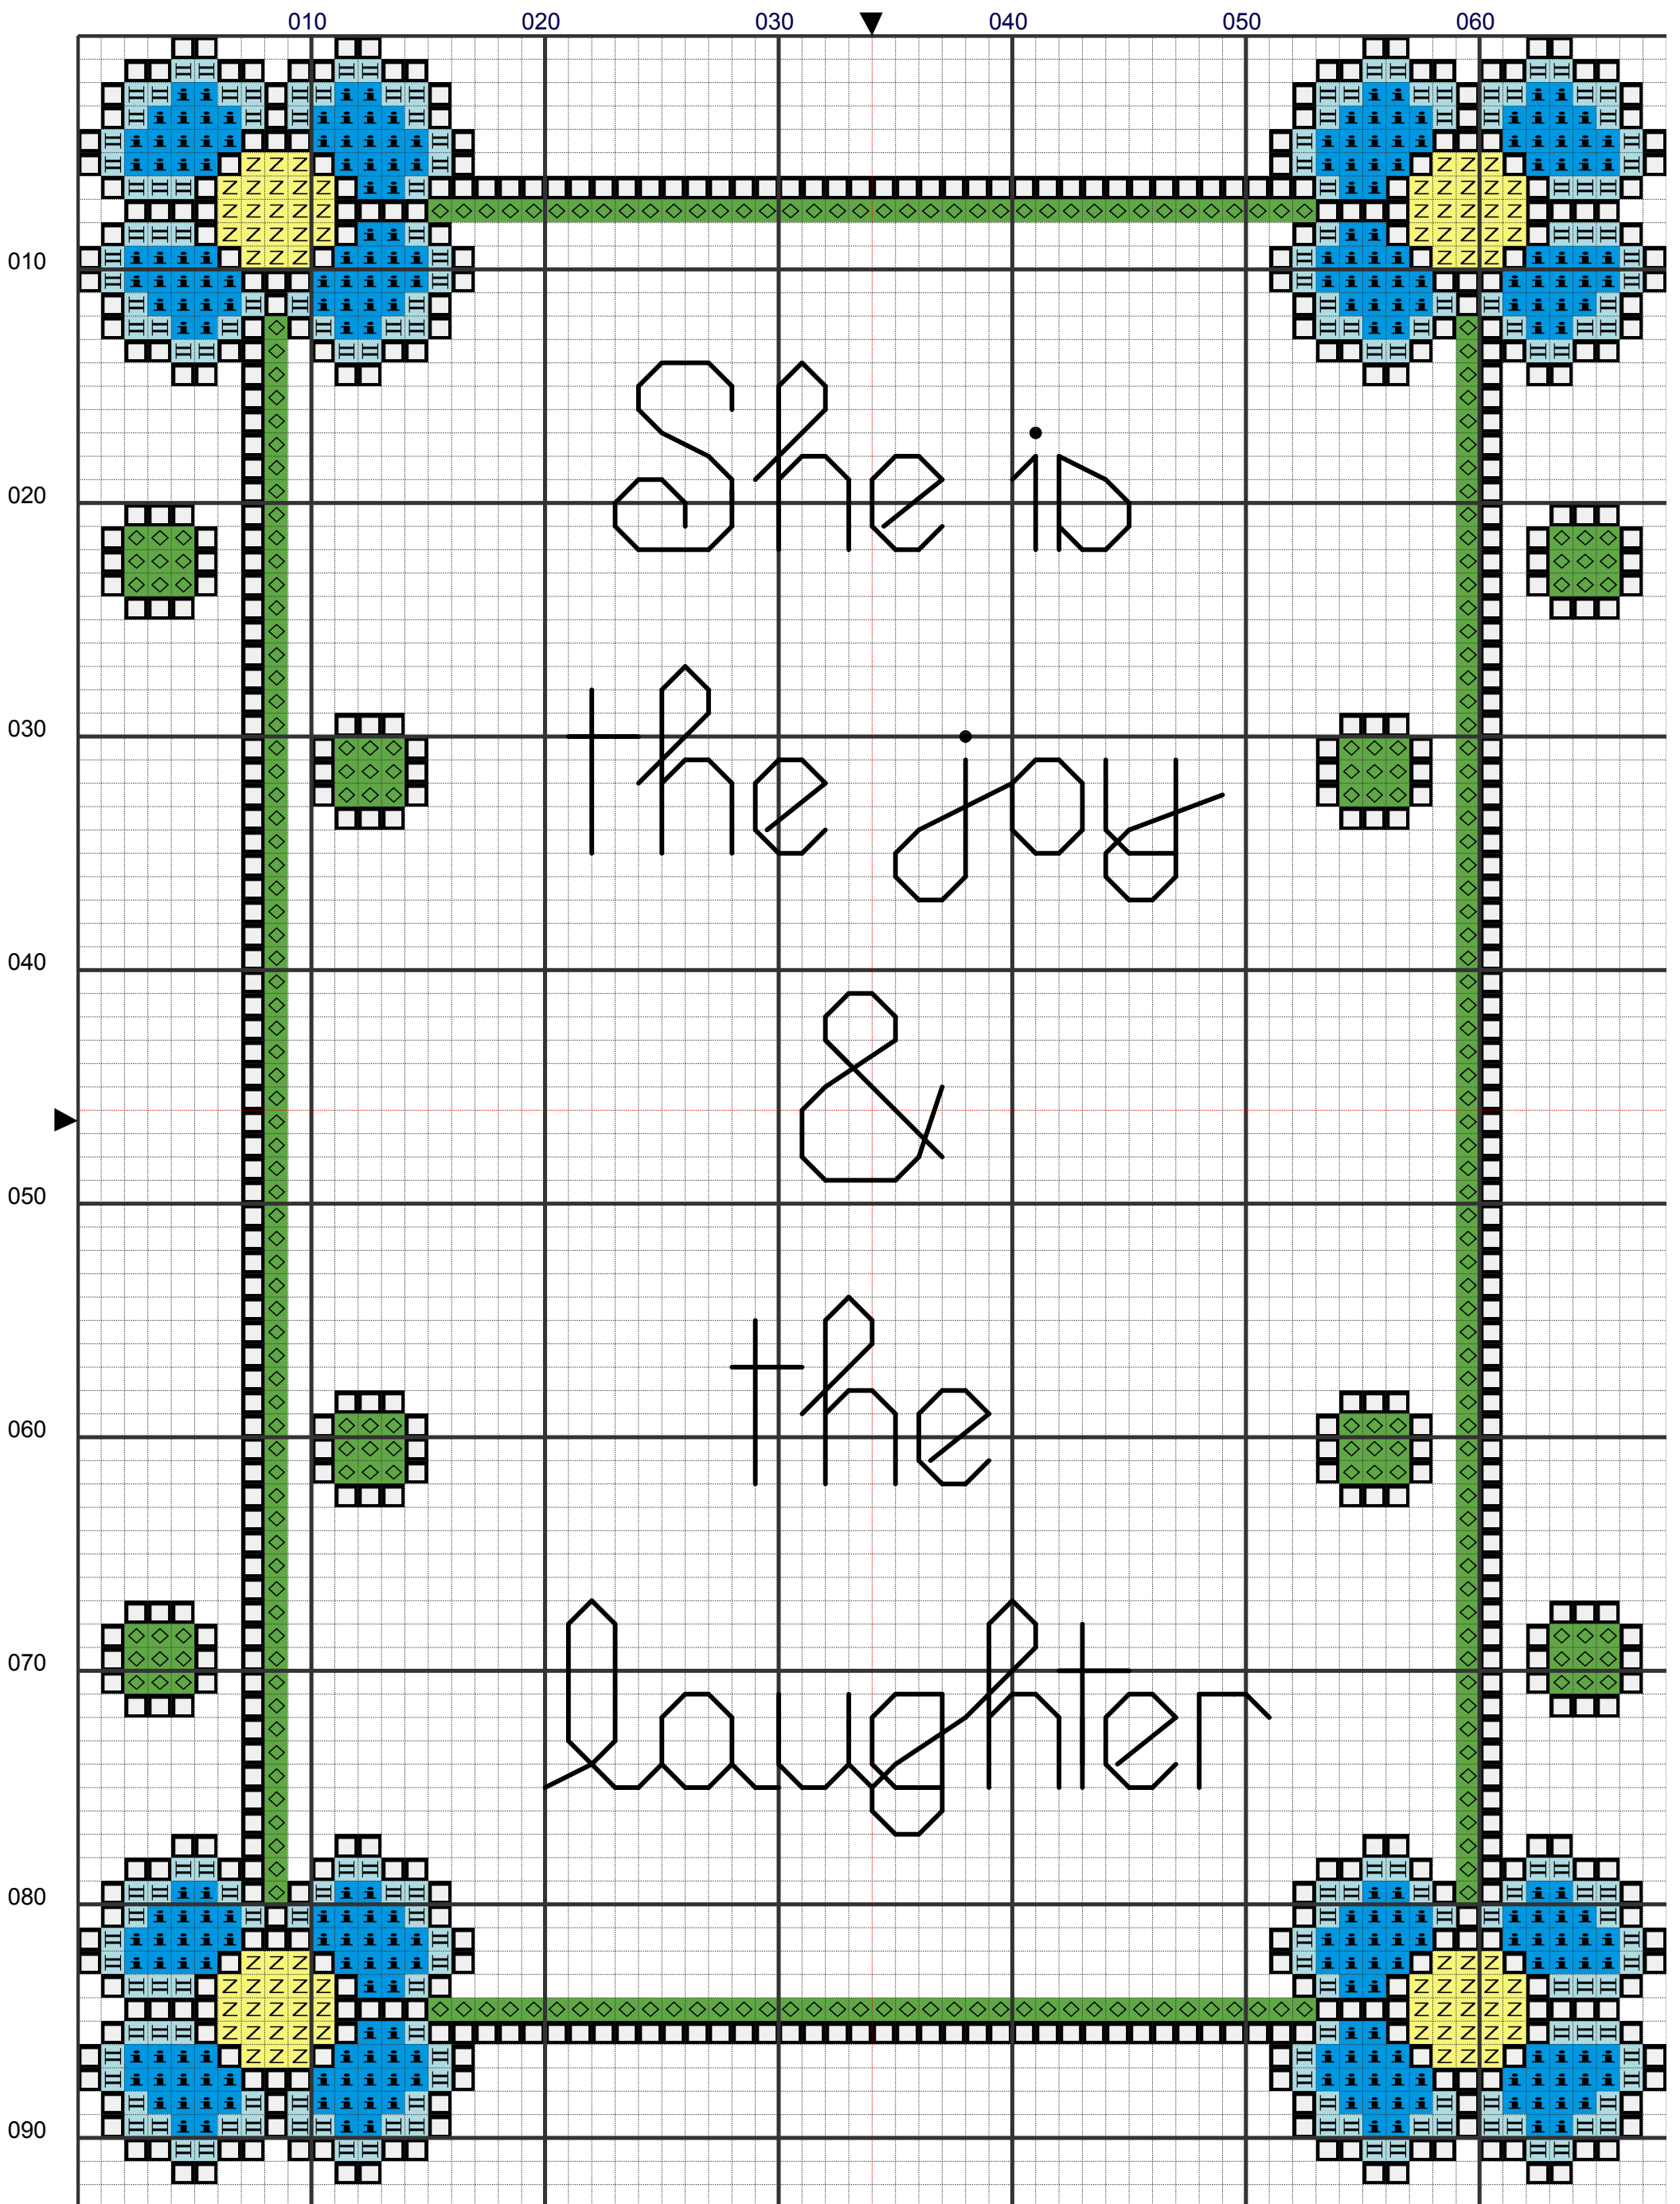

**Space Nona's Stitchery**

# Bubbles

She is

the joy

&

the

laughter

# Bubbles

	Number	Name:	Strands	Estimated Length	Stitches
	DMC 310	Black	2	650.4 in.	576
	DMC 703	Chartreuse	2	201.1 in.	284
	DMC 445	Lemon LT	2	59.5 in.	84
	DMC 996	Blue Electric MD	2	181.2 in.	256
	DMC 747	Blue Sky V LT	2	130.3 in.	184